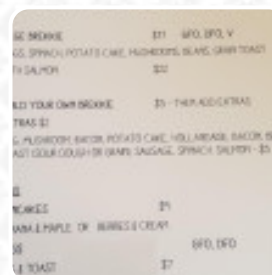

The Fat Beagle Cafe Menu

<https://menuweb.menu>

51 South Terrace, Darfield, New Zealand

<https://www.fatbeaglecafe.com/>

Here you can find the [menu](#) of **The Fat Beagle Cafe** in Darfield. At the moment, there are **20** courses and drinks on the menu.

The Fat Beagle Cafe Menu

Soups

SOUP OF THE DAY

American Food

EGGS BENEDICT

Hot Drinks

COFFEE

Coffee