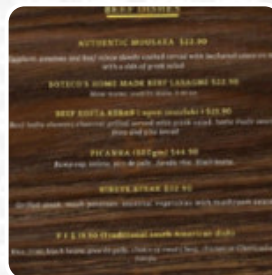

Boteco Cafe Menu

<https://menuweb.menu>

237 Kilmore St, Christchurch New Zealand, New Zealand

<https://www.botecocafe.co.nz>

A comprehensive [menu](#) of Boteco Cafe from Christchurch New Zealand covering all 21 courses and drinks can be found here on the card.

Boteco Cafe Menu

Oriental Dishes

FALAFEL

Starters & Salads

FRENCH FRIES

Tapas

EGGPLANT TAPAS

Hot Drinks