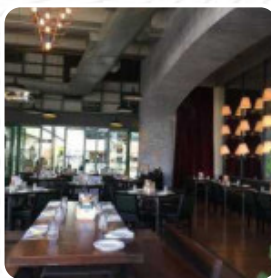

Collage By Toscano [?][?][?][?]

<https://speisekarte.menu/>
White Field Main Road, Bengaluru I-560066, India
+918025939224

Kalyan -rooftop Indoor

Side dishes

□□

□□□

□□

Vegetarian dishes