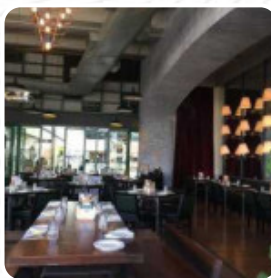

## **Collage By Toscano** [?][?][?][?]

<https://speisekarte.menu/>  
White Field Main Road, Bengaluru I-560066, India  
**+918025939224**