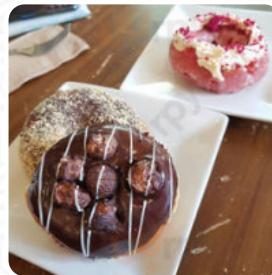

On this site, you can find the **complete [menu](https://menuweb.menu)** of **Krispy Kreme Doughnuts** from Wonju. Currently, there are **16** dishes and drinks available.