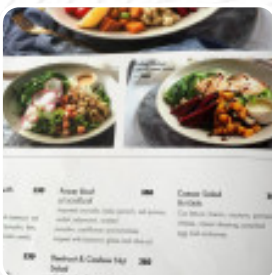

The Coffee Club Beach Point Phuket S

Salads

CAESAR SALAD

Drinks

DRINKS

Dessert

CREPES

Thai dishes

PAD THAI

Hot drinks

COFFEE

Coffee

ESPRESSO

Side dishes

NAN

STICKY RICE