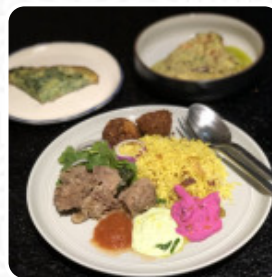

A comprehensive [menu](#) of Artichoke Café from Singapore Singapore covering all 16 dishes and drinks can be found here on the card.