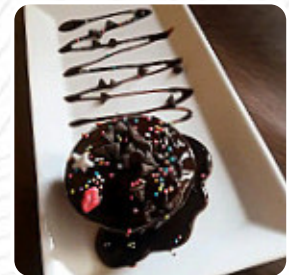

## Goluptious 🍰🍰🍰

<https://speisekarte.menu/>

Ground Floor, Fazal Imam Complex, Fraser Road Area, Patna, India  
**+918882012013**

🍰 🍰 🍰 Patna 🍰 Goluptious 🍰 🍰🍰 🍰🍰🍰 🍰🍰🍰 🍰🍰🍰 🍰🍰🍰 🍰🍰🍰. Located near Patna Central, this cute little shop serves up IceCreams with a twist that are a must-try. The owner is known for being sweet, much like their Pineapple IceCream and Blackcurrant IceCream. Customers rave about the delicious Alphonso Mango Shake and perfect Chocolate Shake served with chocolate and vanilla ice cream. Goluptious is highly recommended for foodies, with their KitKat Shake being a standout option. The Zafrani Badam IceCream is a favorite for those with a sweet tooth. Overall, this place is a perfect destination for ice cream and brownie lovers alike, offering a vast variety of options and impeccable service. It's no surprise that customers keep coming back for more of their delectable desserts.