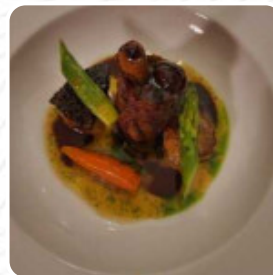

Le Cirque Signature

<https://speisekarte.menu/>
23 Airport Road, Bengaluru I-560008, India, Bengaluru India
+918030571540

Le Cirque Signature

Carbonara

CARBONARA

Carbonara

Carbonara

Calamari