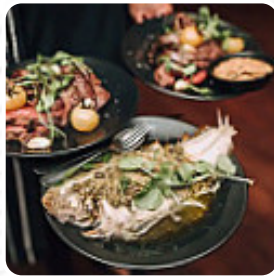

Sculptureum Menu

<https://menuweb.menu>
40 Omaha Flats Rd, Matakana, New Zealand
<http://sculptureum.nz/>

On this webpage, you can find the **complete menu** of Sculptureum from Matakana. Currently, there are **16** dishes and drinks available. Located in a picturesque setting, this restaurant has garnered mixed reviews from guests. While many praised the delicious food and unique offerings, others voiced frustrations about inconsistent service and long wait times. Highlights included exquisite dishes like snapper and duck fat potatoes, as well as an appealing wine list. However, some diners found the ambience lacking warmth and the service insufficiently trained. The venue's outdoor sculpture gardens provide a charming backdrop, making it a worthwhile destination for a day trip, especially when exploring the nearby Sculptureum. Overall, this restaurant presents both memorable experiences and areas for improvement.

Sculptureum Menu

Sandwiches & Hot Paninis

HAMBURGER

Rice

RISOTTO

Antipasti - Starters

CARPACCIO

Wine