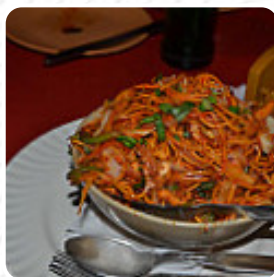

Rendezvous Beach Shack 🍽️🍹

<https://speisekarte.menu/>

Colva Beach | Fifth beach shack to the left from the entrance to the beach from Colva Beach circle, Colva, India

Noodle Box Calamvale Menu

Thai

THAI CHICKEN

Seafood

PRAWN

Chicken

CRISPY CHICKEN

Asian Specialties

SATAY

Thai Dishes

PAD THAI

Fried Rice

FRIED RICE

Breads & Rice

SPECIAL FRIED RICE

Mongolian Food

MONGOLIAN BEEF

Entrées

SATAY CHICKEN

SPRING ROLLS

Ingredients Used

BEEF

EGG

These Types Of Dishes Are Being Served

NOODLES

CHICKEN

ICE CREAM