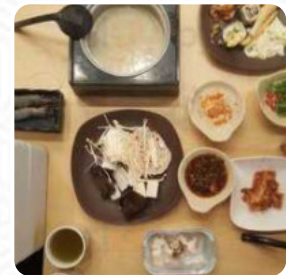

## Shaburi Kintan Buffet (jem) Menu

<https://menuweb.menu>

H&M, Singapore 60, Singapore

<https://www.foodpanda.sg/restaurant/w8aw/shaburi-kintan-buffet-and-restaurant-jem>

The menu of **Shaburi Kintan Buffet (jem)** from Singapore includes **26** dishes. On average, *dishes or drinks on [the menu](#)* cost about S\$17. The categories can be viewed on the menu below.